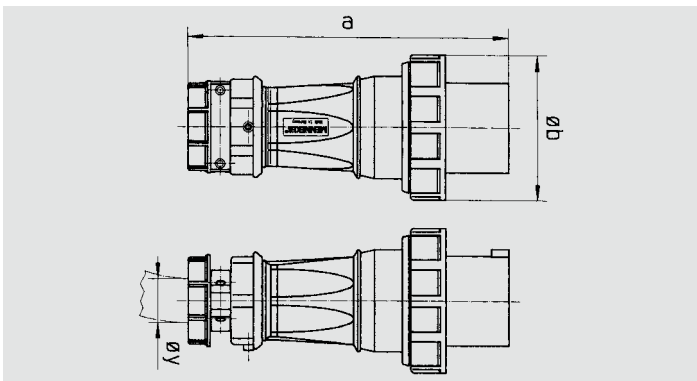

Series 309 - Pin & Sleeve Devices. Plugs

20 Amp - 100 Amp
Watertight

Approximate Dimensions (in inches)

| | Wire Configuration | | |
|----------------------|--------------------|----------------|----------------|
| | 2 Pole, 3 Wire | 3 Pole, 4 Wire | 4 Pole, 5 Wire |
| a | 6.40 | 6.69 | 7.28 |
| b | 2.76 | 3.07 | 3.47 |
| n | 4.96 | 5.26 | 5.97 |
| y | | | |
| Cord Diameter | .36-.76 | .36-.76 | .45-.94 |
| Threaded Entry (NPT) | 3/4 | 3/4 | 1 |

Approximate Dimensions (in inches)

| | Wire Configuration | | |
|----------------------|--------------------|----------------|----------------|
| | 2 Pole, 3 Wire | 3 Pole, 4 Wire | 4 Pole, 5 Wire |
| a | 7.80 | 7.80 | 8.43 |
| b | 3.70 | 3.70 | 3.98 |
| n | 6.14 | 6.14 | 6.77 |
| y | | | |
| Cord Diameter | .43-.94 | .43-.94 | .43-1.12 |
| Threaded Entry (NPT) | 1 | 1 | 1 1/4 |

Approximate Dimensions (in inches)

| | Wire Configuration | | |
|----------------------|--------------------|----------------|----------------|
| | 2 Pole, 3 Wire | 3 Pole, 4 Wire | 4 Pole, 5 Wire |
| a | 9.69 | 9.69 | 9.69 |
| b | 4.49 | 4.49 | 4.49 |
| y | | | |
| Cord Diameter | .57-1.42 | .57-1.42 | .57-1.42 |
| Threaded Entry (NPT) | 1 1/2 | 1 1/2 | 1 1/2 |

Approximate Dimensions (in inches)

| | Wire Configuration | | |
|----------------------|--------------------|----------------|----------------|
| | 2 Pole, 3 Wire | 3 Pole, 4 Wire | 4 Pole, 5 Wire |
| a | 11.54 | 11.54 | 11.54 |
| b | 5.16 | 5.16 | 5.16 |
| y | | | |
| Cord Diameter | .98-1.97 | .98-1.97 | .98-1.97 |
| Threaded Entry (NPT) | 2 | 2 | 2 |