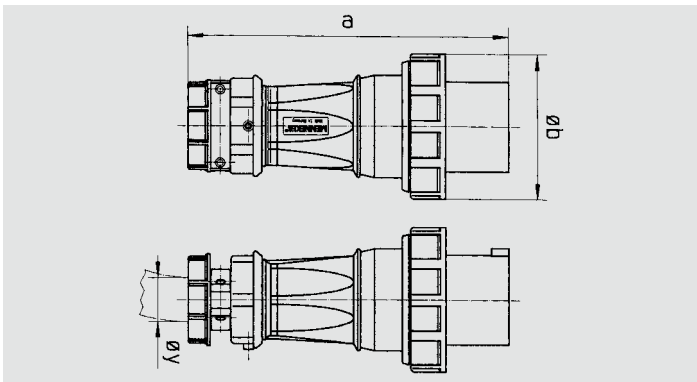

Series 309 - Pin & Sleeve Devices. Plugs

20 Amp - 100 Amp
Watertight

Approximate Dimensions (in inches)

| | Wire Configuration | | |
|----------------------|--------------------|----------------|----------------|
| | 2 Pole, 3 Wire | 3 Pole, 4 Wire | 4 Pole, 5 Wire |
| a | 6.40 | 6.69 | 7.28 |
| b | 2.76 | 3.07 | 3.47 |
| n | 4.96 | 5.26 | 5.97 |
| y | | | |
| Cord Diameter | .36-.76 | .36-.76 | .45-.94 |
| Threaded Entry (NPT) | 3/4 | 3/4 | 1 |

Approximate Dimensions (in inches)

| | Wire Configuration | | |
|----------------------|--------------------|----------------|----------------|
| | 2 Pole, 3 Wire | 3 Pole, 4 Wire | 4 Pole, 5 Wire |
| a | 7.80 | 7.80 | 8.43 |
| b | 3.70 | 3.70 | 3.98 |
| n | 6.14 | 6.14 | 6.77 |
| y | | | |
| Cord Diameter | .43-.94 | .43-.94 | .43-1.12 |
| Threaded Entry (NPT) | 1 | 1 | 1 1/4 |

Approximate Dimensions (in inches)

| | Wire Configuration | | |
|----------------------|--------------------|----------------|----------------|
| | 2 Pole, 3 Wire | 3 Pole, 4 Wire | 4 Pole, 5 Wire |
| a | 9.69 | 9.69 | 9.69 |
| b | 4.49 | 4.49 | 4.49 |
| y | | | |
| Cord Diameter | .57-1.42 | .57-1.42 | .57-1.42 |
| Threaded Entry (NPT) | 1 1/2 | 1 1/2 | 1 1/2 |

Approximate Dimensions (in inches)

| | Wire Configuration | | |
|----------------------|--------------------|----------------|----------------|
| | 2 Pole, 3 Wire | 3 Pole, 4 Wire | 4 Pole, 5 Wire |
| a | 11.54 | 11.54 | 11.54 |
| b | 5.16 | 5.16 | 5.16 |
| y | | | |
| Cord Diameter | .98-1.97 | .98-1.97 | .98-1.97 |
| Threaded Entry (NPT) | 2 | 2 | 2 |