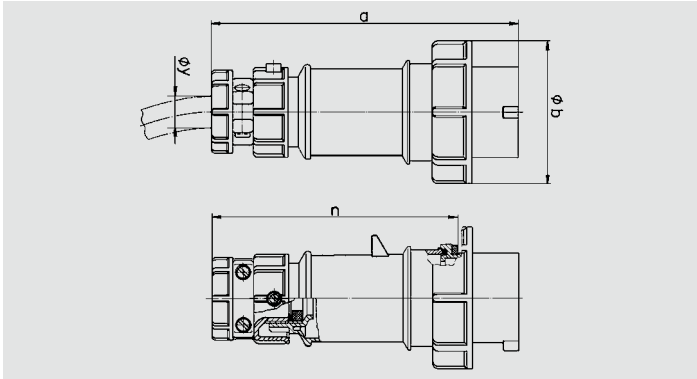

Series 309 - Pin & Sleeve Devices. Plugs

20 Amp - 100 Amp
Watertight

Approximate Dimensions (in inches)

| | Wire Configuration | | |
|----------------------|--------------------|----------------|----------------|
| | 2 Pole, 3 Wire | 3 Pole, 4 Wire | 4 Pole, 5 Wire |
| a | 6.40 | 6.69 | 7.28 |
| b | 2.76 | 3.07 | 3.47 |
| n | 4.96 | 5.26 | 5.97 |
| y | | | |
| Cord Diameter | .36-.76 | .36-.76 | .45-.94 |
| Threaded Entry (NPT) | 3/4 | 3/4 | 1 |

Approximate Dimensions (in inches)

| | Wire Configuration | | |
|----------------------|--------------------|----------------|----------------|
| | 2 Pole, 3 Wire | 3 Pole, 4 Wire | 4 Pole, 5 Wire |
| a | 7.80 | 7.80 | 8.43 |
| b | 3.70 | 3.70 | 3.98 |
| n | 6.14 | 6.14 | 6.77 |
| y | | | |
| Cord Diameter | .43-.94 | .43-.94 | .43-1.12 |
| Threaded Entry (NPT) | 1 | 1 | 1 1/4 |

Approximate Dimensions (in inches)

| | Wire Configuration | | |
|----------------------|--------------------|----------------|----------------|
| | 2 Pole, 3 Wire | 3 Pole, 4 Wire | 4 Pole, 5 Wire |
| a | 9.69 | 9.69 | 9.69 |
| b | 4.49 | 4.49 | 4.49 |
| y | | | |
| Cord Diameter | .57-1.42 | .57-1.42 | .57-1.42 |
| Threaded Entry (NPT) | 1 1/2 | 1 1/2 | 1 1/2 |

Approximate Dimensions (in inches)

| | Wire Configuration | | |
|----------------------|--------------------|----------------|----------------|
| | 2 Pole, 3 Wire | 3 Pole, 4 Wire | 4 Pole, 5 Wire |
| a | 11.54 | 11.54 | 11.54 |
| b | 5.16 | 5.16 | 5.16 |
| y | | | |
| Cord Diameter | .98-1.97 | .98-1.97 | .98-1.97 |
| Threaded Entry (NPT) | 2 | 2 | 2 |