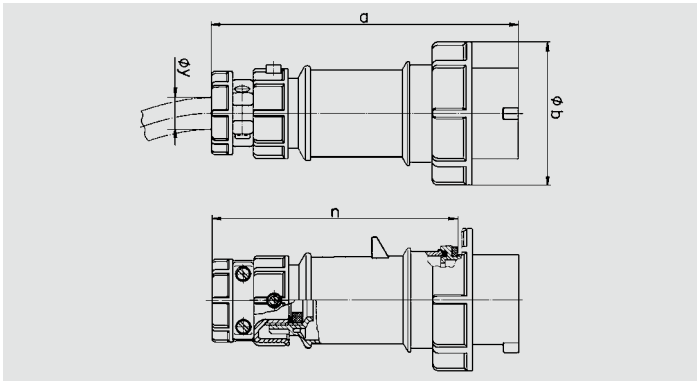

Series 309 - Pin & Sleeve Devices. Plugs

20 Amp - 100 Amp
Watertight

Approximate Dimensions (in inches)

| | Wire Configuration | | |
|----------------------|--------------------|----------------|----------------|
| | 2 Pole, 3 Wire | 3 Pole, 4 Wire | 4 Pole, 5 Wire |
| a | 6.40 | 6.69 | 7.28 |
| b | 2.76 | 3.07 | 3.47 |
| n | 4.96 | 5.26 | 5.97 |
| y | | | |
| Cord Diameter | .36-.76 | .36-.76 | .45-.94 |
| Threaded Entry (NPT) | 3/4 | 3/4 | 1 |

Approximate Dimensions (in inches)

| | Wire Configuration | | |
|----------------------|--------------------|----------------|----------------|
| | 2 Pole, 3 Wire | 3 Pole, 4 Wire | 4 Pole, 5 Wire |
| a | 7.80 | 7.80 | 8.43 |
| b | 3.70 | 3.70 | 3.98 |
| n | 6.14 | 6.14 | 6.77 |
| y | | | |
| Cord Diameter | .43-.94 | .43-.94 | .43-1.12 |
| Threaded Entry (NPT) | 1 | 1 | 1 1/4 |

Approximate Dimensions (in inches)

| | Wire Configuration | | |
|----------------------|--------------------|----------------|----------------|
| | 2 Pole, 3 Wire | 3 Pole, 4 Wire | 4 Pole, 5 Wire |
| a | 9.69 | 9.69 | 9.69 |
| b | 4.49 | 4.49 | 4.49 |
| y | | | |
| Cord Diameter | .57-1.42 | .57-1.42 | .57-1.42 |
| Threaded Entry (NPT) | 1 1/2 | 1 1/2 | 1 1/2 |

Approximate Dimensions (in inches)

| | Wire Configuration | | |
|----------------------|--------------------|----------------|----------------|
| | 2 Pole, 3 Wire | 3 Pole, 4 Wire | 4 Pole, 5 Wire |
| a | 11.54 | 11.54 | 11.54 |
| b | 5.16 | 5.16 | 5.16 |
| y | | | |
| Cord Diameter | .98-1.97 | .98-1.97 | .98-1.97 |
| Threaded Entry (NPT) | 2 | 2 | 2 |